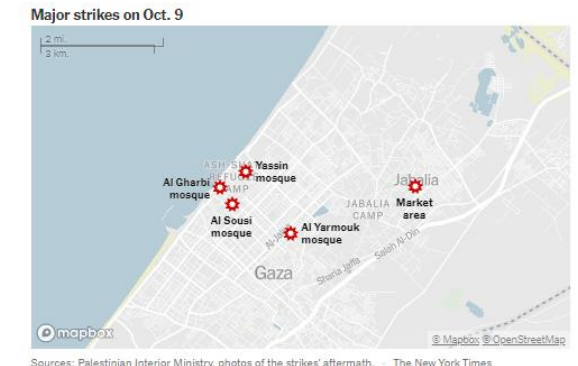

09 OCT 23

Israel launched a series of retaliatory strikes against Gaza on Monday morning, hitting several mosques and a marketplace. While the death toll is not known, videos from the market, in the Jabalia refugee camp, showed bodies on the ground and people rushing to find survivors.

The Israeli military said it struck more than 500 targets in Gaza from Sunday night and into Monday.

At least four of the destroyed mosques were in the Shati refugee camp, one of the most densely populated areas of the already densely populated Gaza strip. The Israel military has said that Hamas operates out of civilian targets, including one of the mosques it struck today.